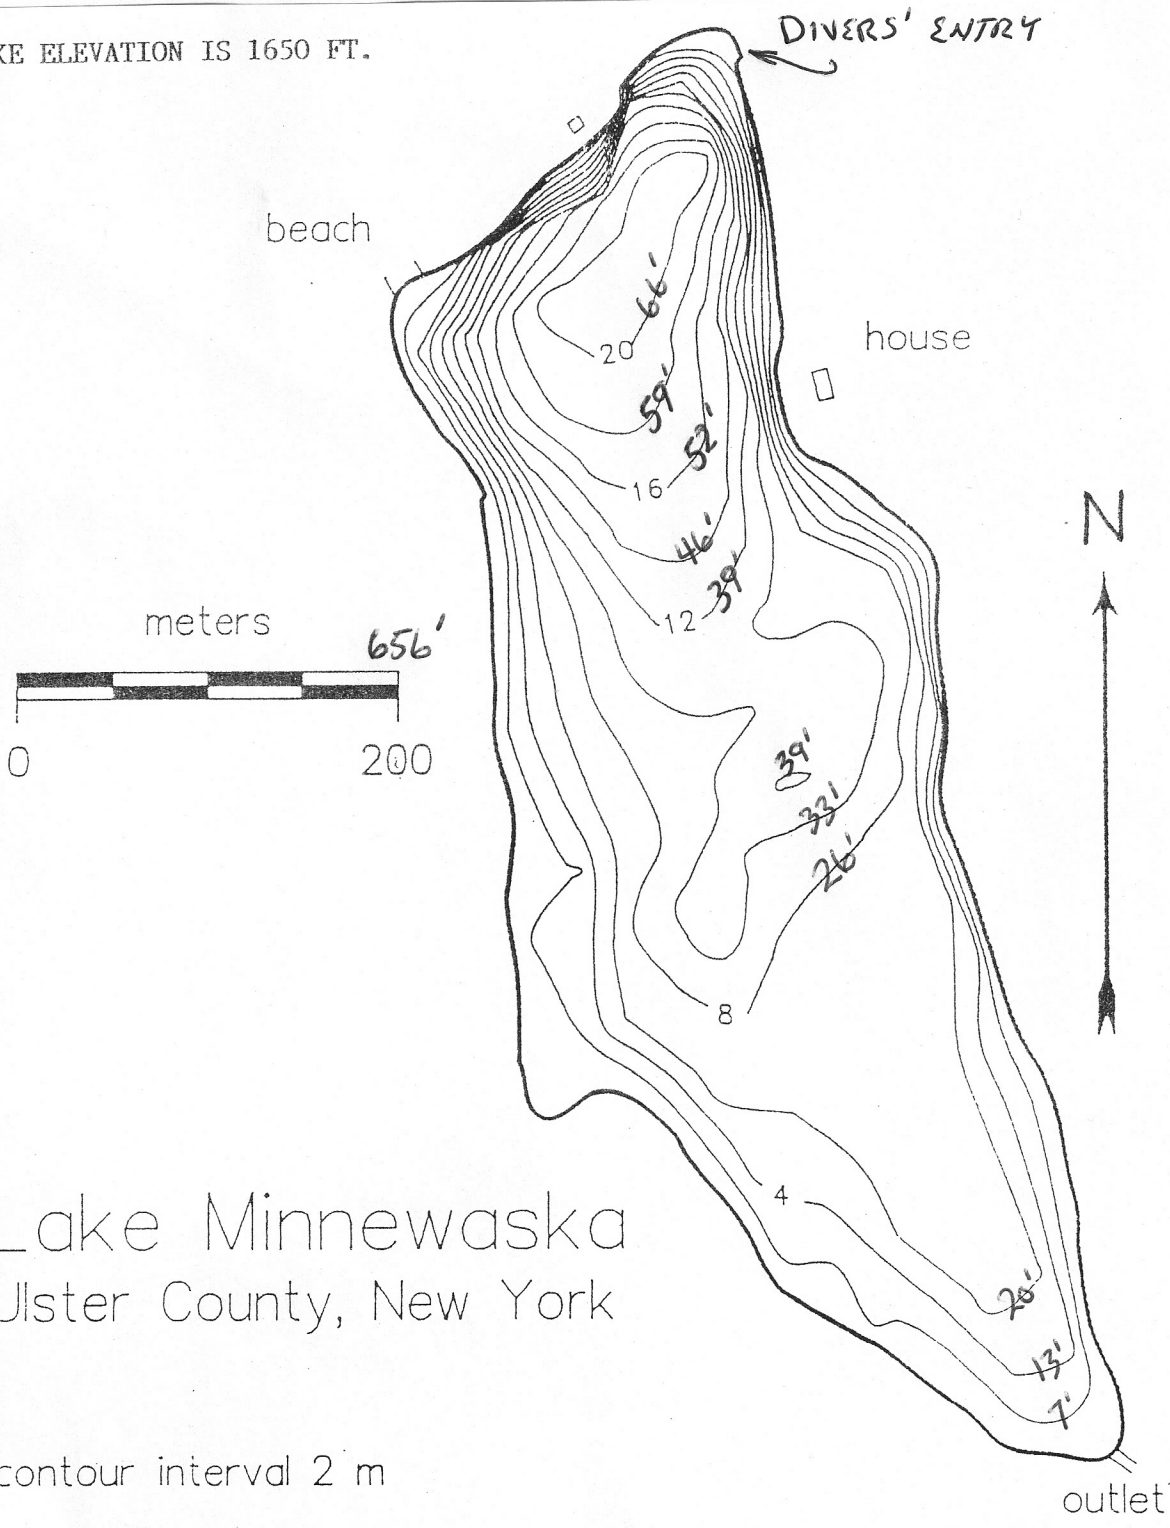

LAKE ELEVATION IS 1650 FT.

# Lake Minnewaska

Ulster County, New York

contour interval 2 m

Prepared by Dr. Craig A. Chumbley, New York State Biological Survey, 1992  
ADJUSTED BY DEEP-SIX 9/09